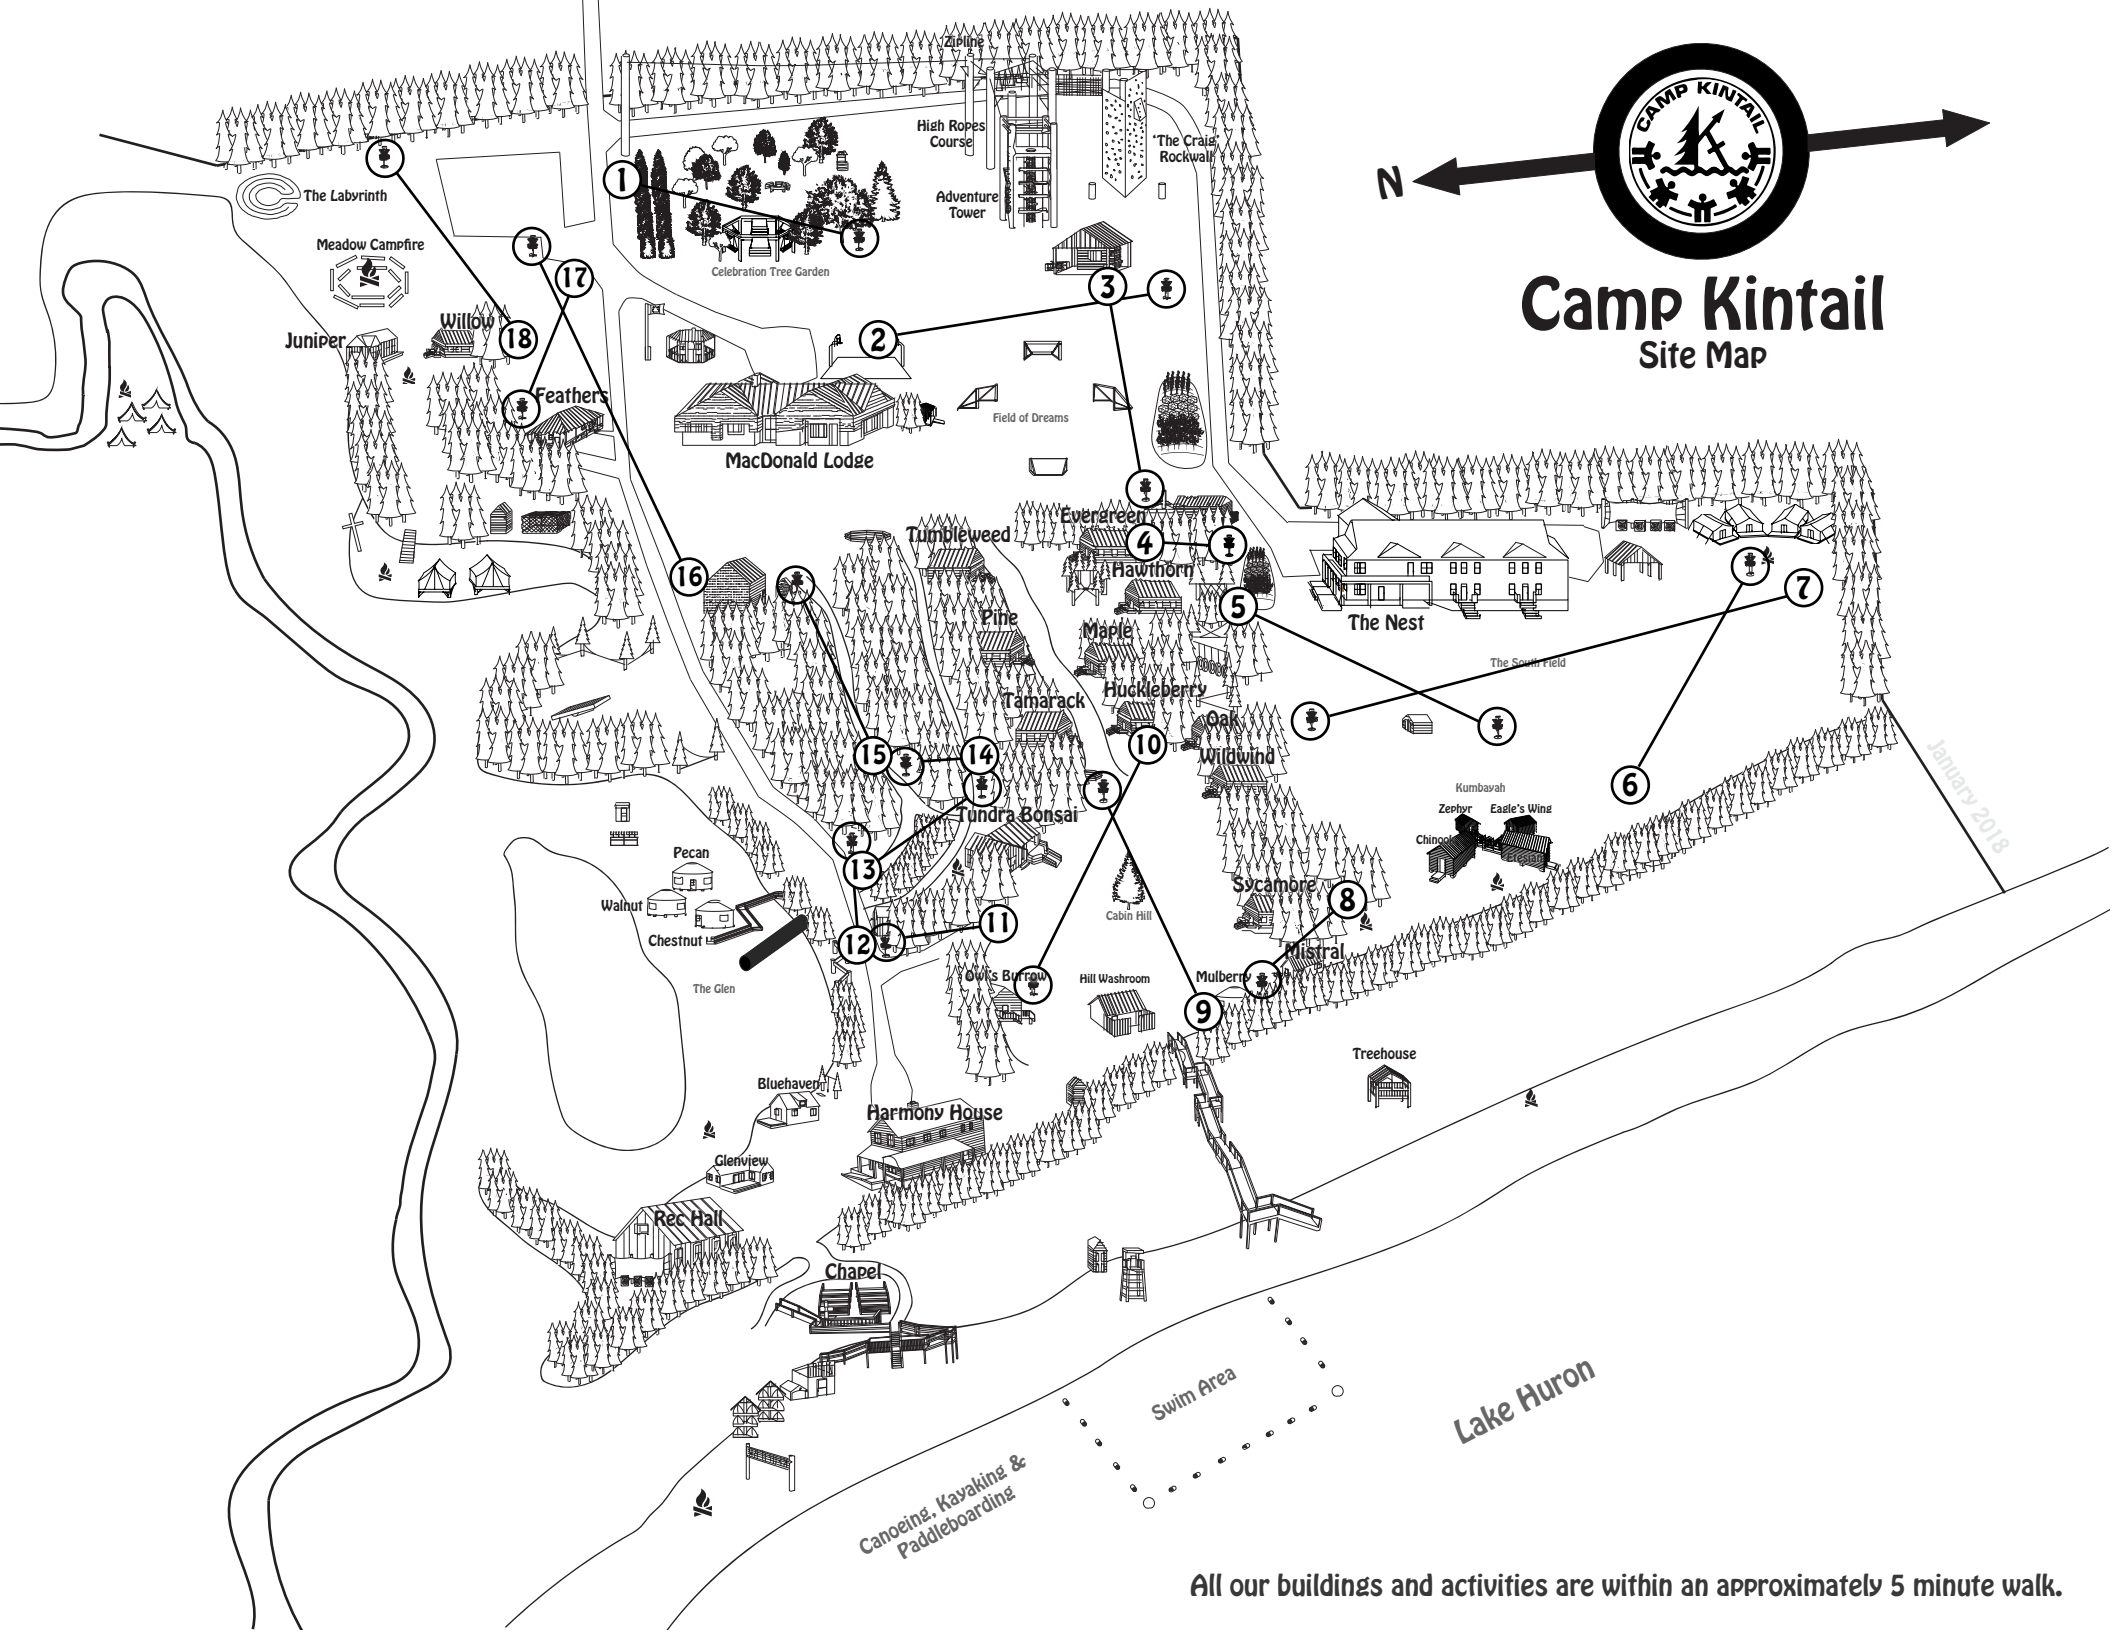

N

Camp Kintail

Site Map

January 2018

All our buildings and activities are within an approximately 5 minute walk.