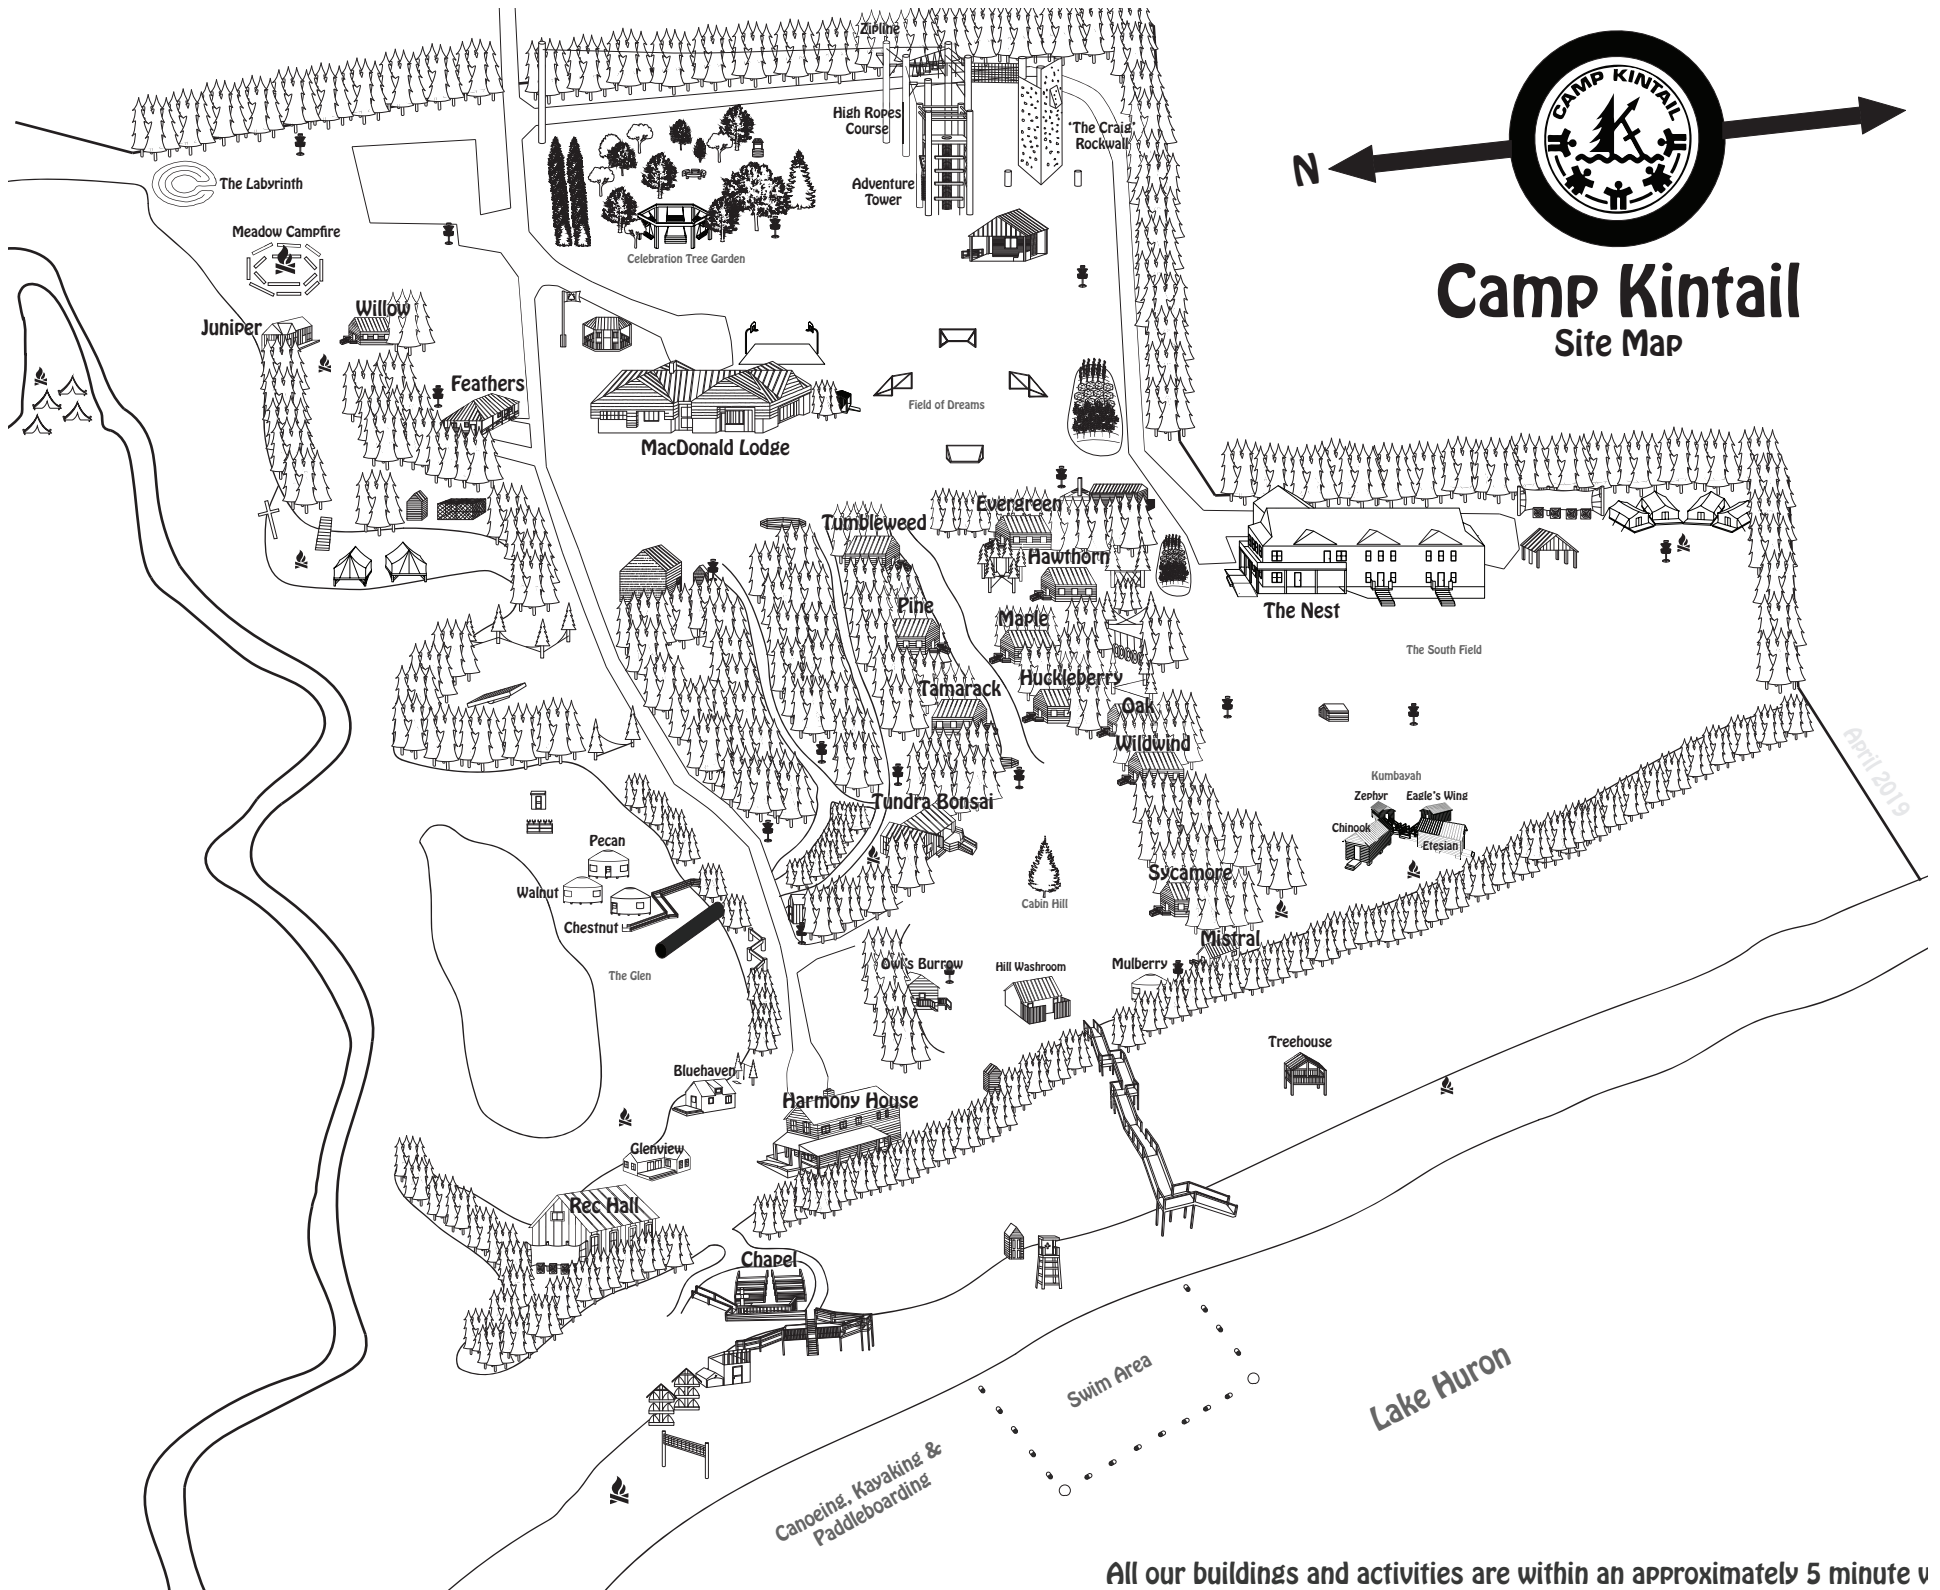

N

Camp Kintail

Site Map

April 2019

All our buildings and activities are within an approximately 5 minute walk